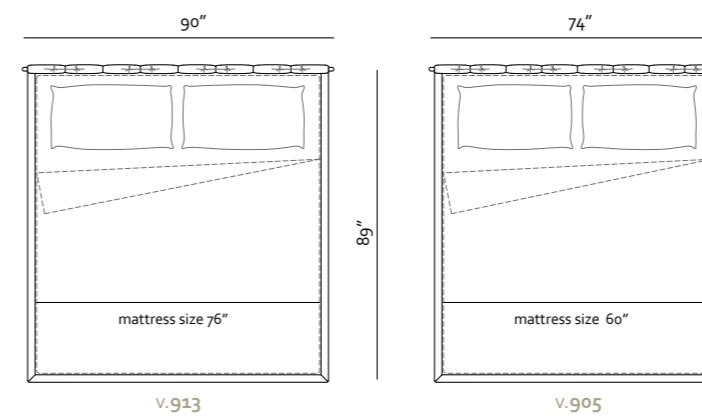

— Finitura piedi / Legs finishes
Finition de pieds / Acabados de pies

22
Bronzato
Bronze
Bronze
Bronce

patented model

Muzzle bed_

Misure Europee - European Sizes

Misure Americane - American Sizes

— Finitura piedi / Legs finishes
Finition de pieds / Acabados de pies