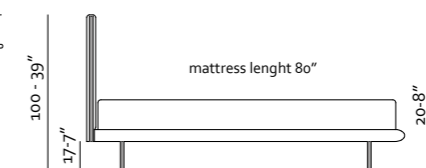

— Finitura piedi / Legs finishes
Finition de pieds / Acabados de pies

22
Bronzato
Bronze
Bronze
Bronce

patented model

Muzzle bed_

Misure Europee - European Sizes

Misure Americane - American Sizes

— Finitura piedi / Legs finishes
Finition de pieds / Acabados de pies