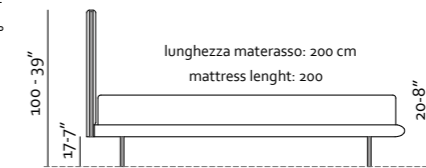

— Finitura piedi / Legs finishes
Finition de pieds / Acabados de pies

22
Bronzato
Bronze
Bronze
Bronce

patented model

Muzzle bed_

Misure Europee - European Sizes

Misure Americane - American Sizes

— Finitura piedi / Legs finishes
Finition de pieds / Acabados de pies