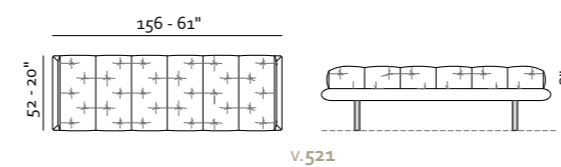

— Finitura piedi / Legs finishes
Finition de pieds / Acabados de pies

22
Bronzato
Bronze
Bronze
Bronce

patented model

Muzzle bed_

Misure Europee - European Sizes

Misure Americane - American Sizes

— Finitura piedi / Legs finishes
Finition de pieds / Acabados de pies