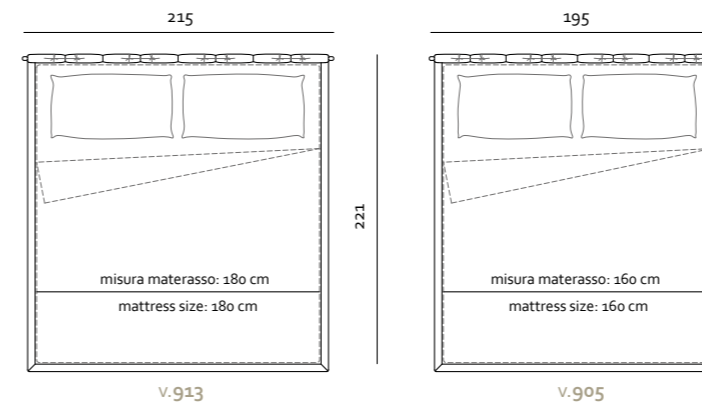

— Finitura piedi / Legs finishes
Finition de pieds / Acabados de pies

22
Bronzato
Bronze
Bronze
Bronce

patented model

Muzzle bed_

Misure Europee - European Sizes

Misure Americane - American Sizes

— Finitura piedi / Legs finishes
Finition de pieds / Acabados de pies