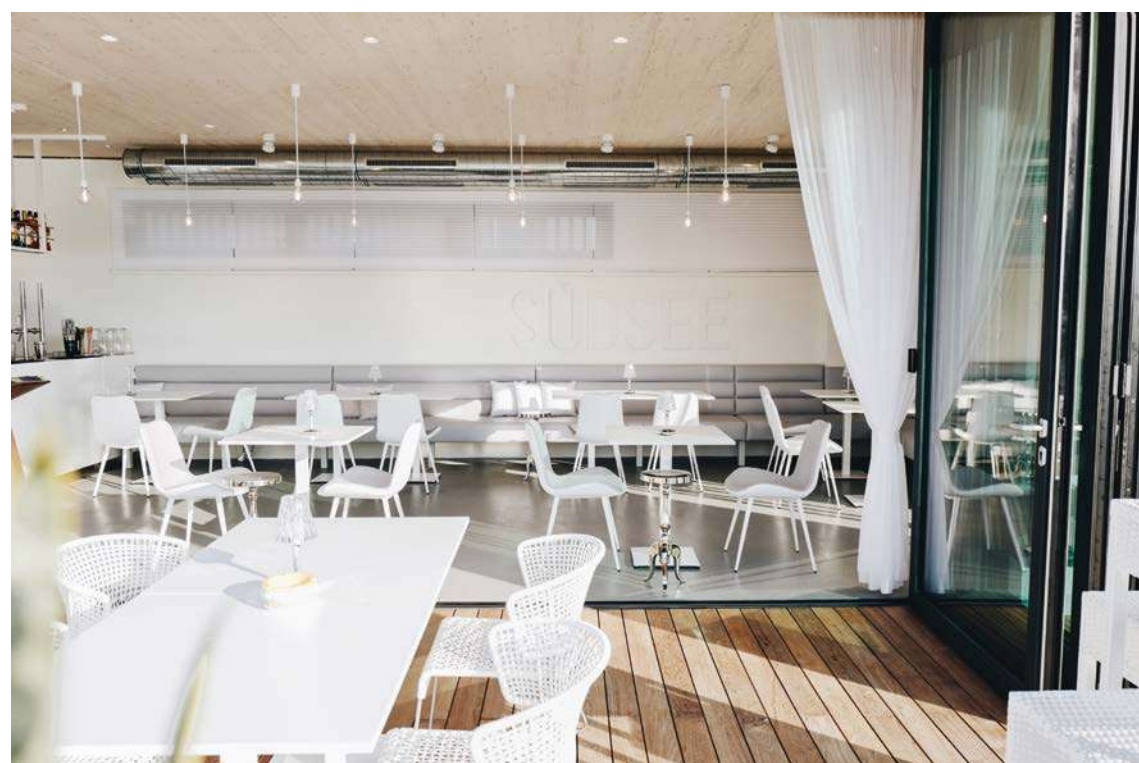

Armchairs: Pippi collections
Bistro base: Square collection
Lights: Charlotte suspension

02

01

01, 02
Name: Bistro Südsee
Location: Oberdellach, Austria
Type: Restaurant
Models: Dalia chairs
Project: Walter Hösel
Photo: Walter Hösel

Name: Bistro Südsee
Location: Oberdellach, Austria
Type: Restaurant
Models: Dalia chairs
Project: Walter Hösel
Photo: Walter Hösel

02

Name: Finch Sushi
 Location: Palermo, Italy
 Type: Sushi Bar
 Models: Trampoliere table and stools
 Project: Studio Didea Architetti Associati
 Photo: Serena Eller