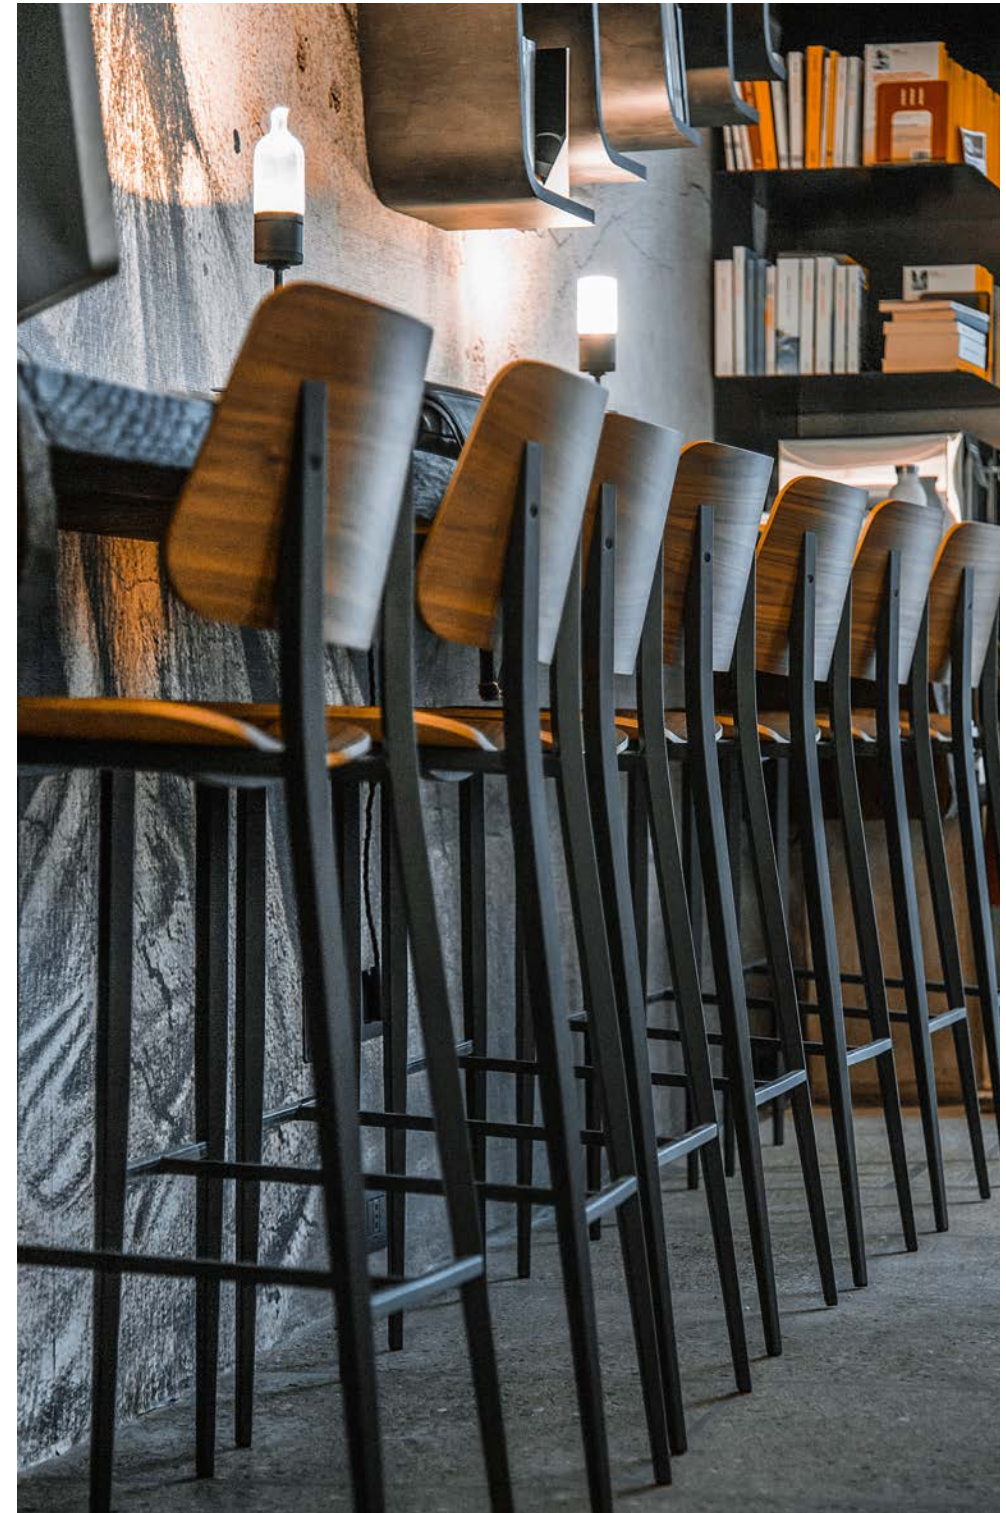

Name: Turk Fatih Tutak
Location: Istanbul, Turkey
Type: Restaurant
Models: Suite armchair
Project: Kontra Architecture
Photo: courtesy of Kontra Architecture

Name: Rebell
Location: Reggio Emilia, Italy
Type: Cocktail bar
Models: Joe stools
Project: A di Aguzzoli, COBE Architetti
Photo: courtesy of A di Aguzzoli