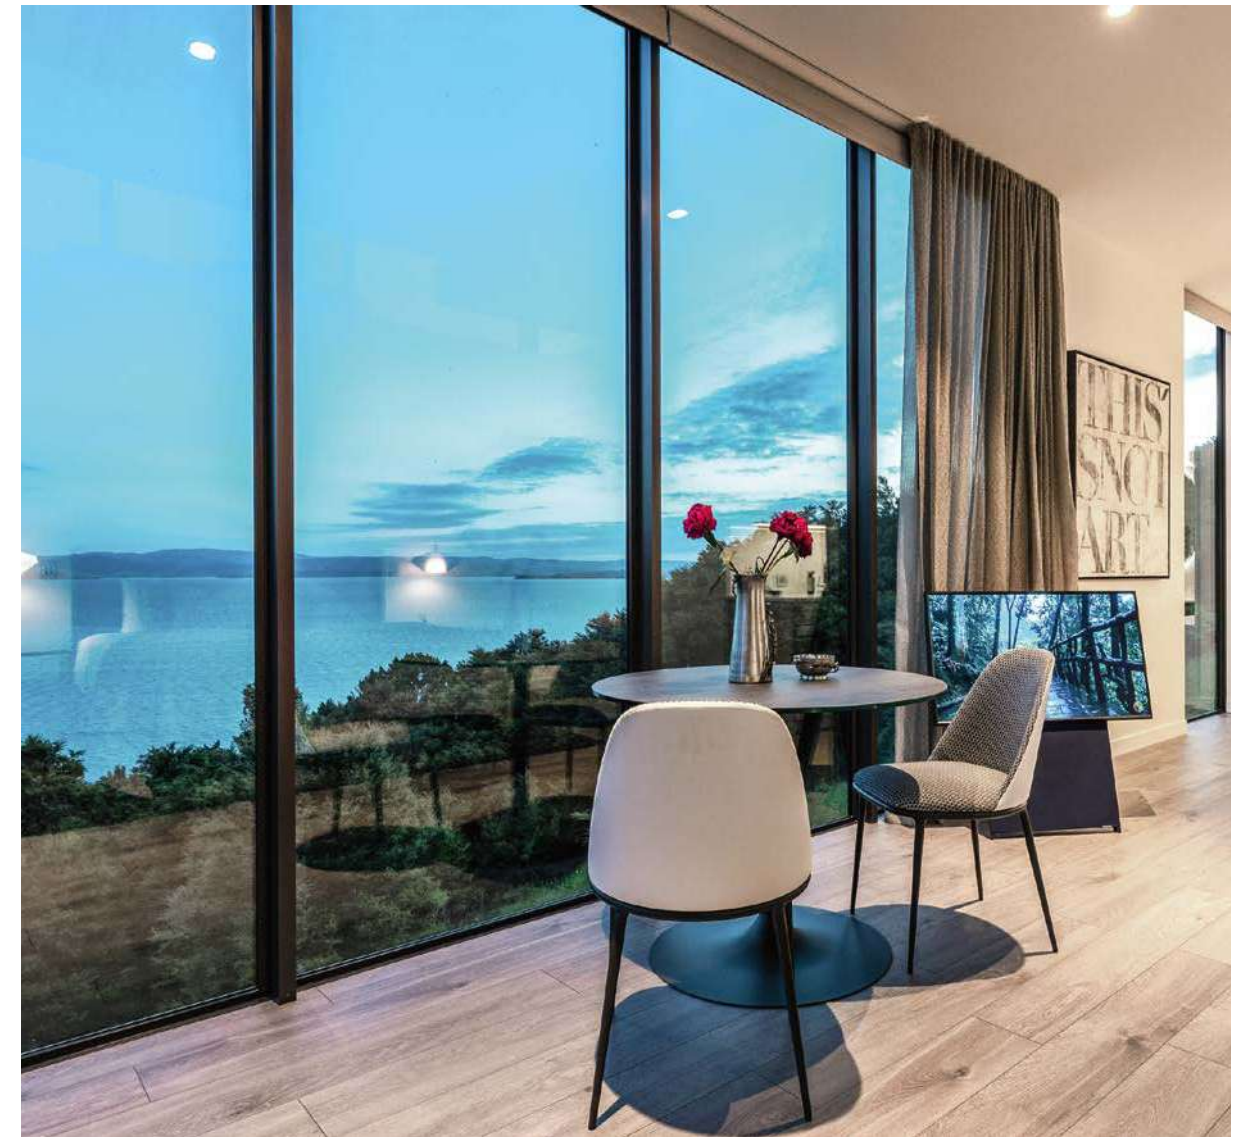

01

01, 02
Chairs and bistro base: Trampoliere collection

02

Chairs and bistro base: Trampoliere collection

01

01, 02
 Name: Omana Luxury Villa
 Location: Waiheke Island,
 New Zealand
 Type: Hotel rooms
 Models: Infinity table
 and Sonny chairs
 Project: Bossley Architects
 Photo: courtesy of Sarsfield
 Brook ltd

01

02

01, 02
 Name: Omana Luxury Villa
 Location: Waiheke Island,
 New Zealand
 Type: Hotel rooms
 Models: Infinity table
 and Lea chairs
 Project: Bossley Architects
 Photo: courtesy of Sarsfield
 Brook ltd