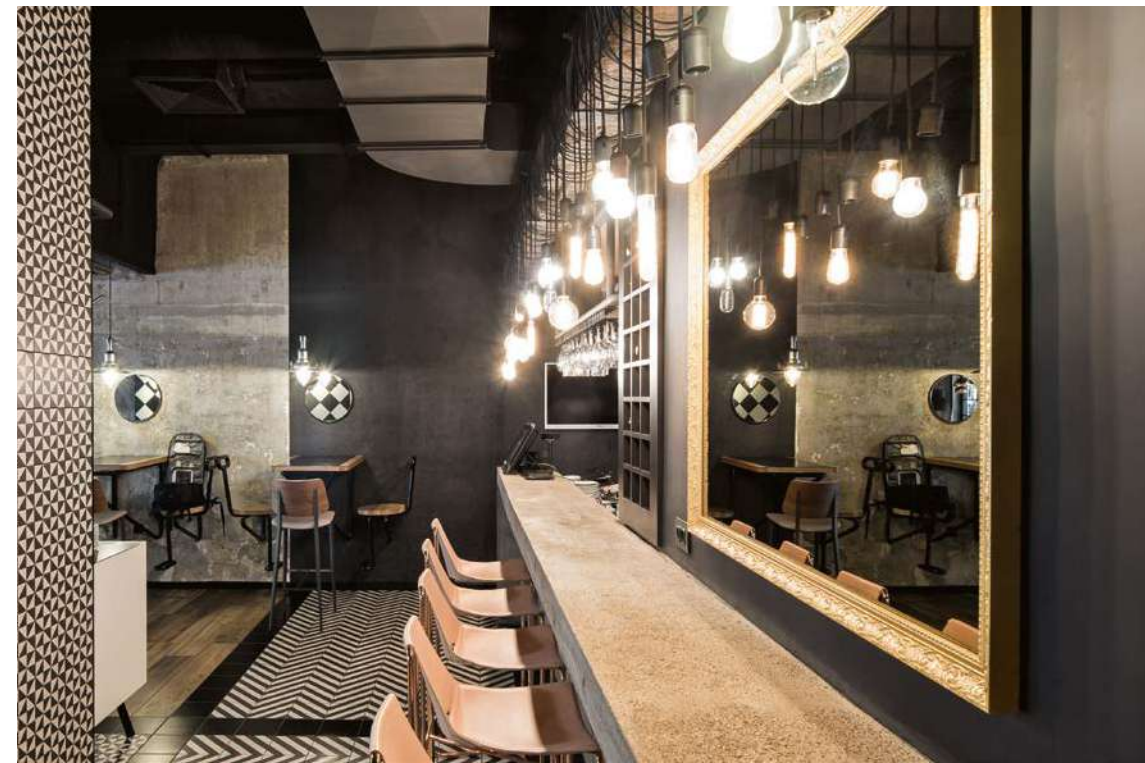

Name: Bottegon
 Location: San Vito al Tagliamento, Italy
 Chairs: Joe
 Bistro base: Composit collection

Name: Sakagura
Location: London, United Kingdom
Type: Restaurant
Models: Joe stools and chairs
Photo: courtesy of Furniture Fusion

01

01, 02
Name: La Pista
Location: Torino, Italy
Type: Restaurant
Models: Sonny armchairs
Project: VelvetLab ft Blue
Photo: Barbara Corsico

02

Name: La Pista
Location: Torino, Italy
Type: Restaurant
Models: Sonny armchairs
Project: VelvetLab ft Blue
Photo: Barbara Corsico

Name: Sendi
 Location: Sarajevo, Bosnia-Herzegovina.
 Type: Restaurant
 Models: Apelle and Joe chairs
 Project: Sova Architecture
 Photo: Eldin Hasanagic

01

01, 02
 Name: Sendi
 Location: Sarajevo, Bosnia-Herzegovina.
 Type: Restaurant
 Models: Apelle chairs and stools, Joe chairs and stools
 Project: Sova Architecture
 Photo: Eldin Hasanagic