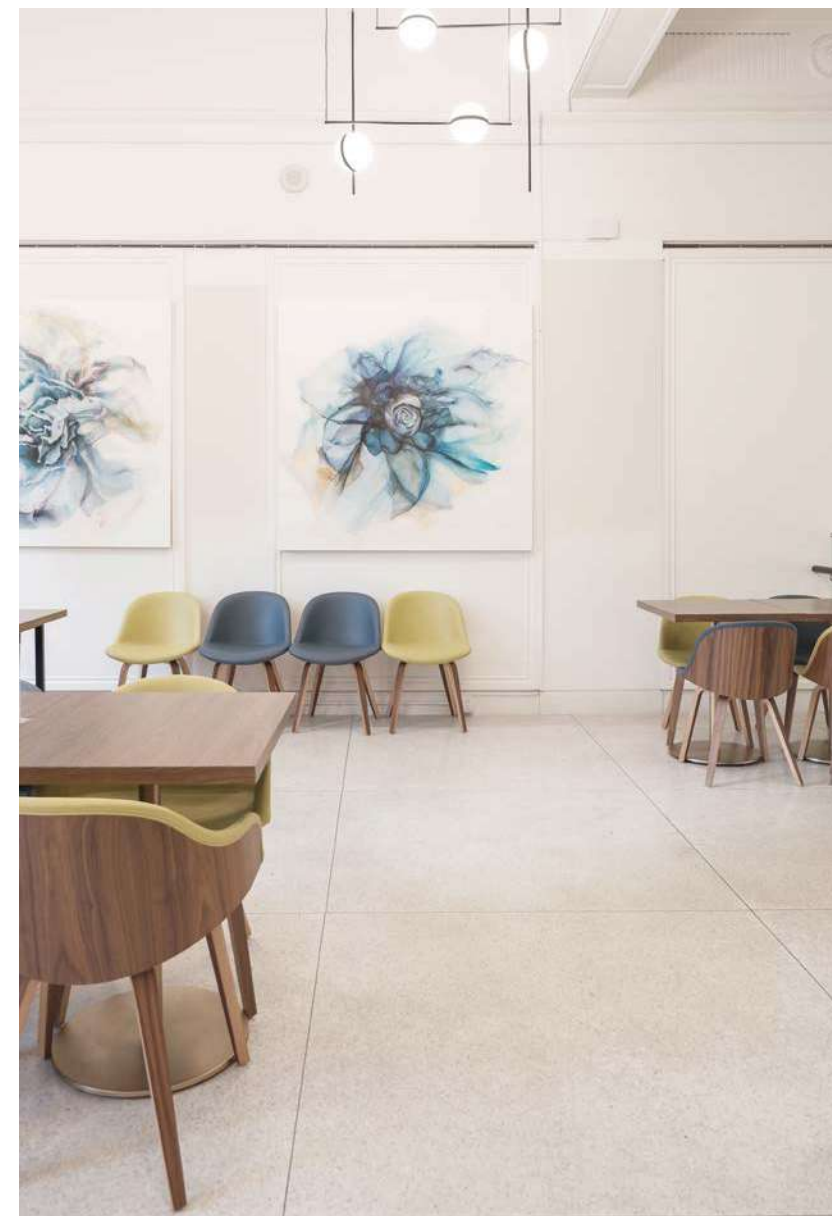

01, 02
Name: Palate Kitchen
Location: Vancouver, Canada
Type: Restaurant
Models: Danny chairs, Sonny stools
Project: Alice D'Andrea
Photo: Maysa Sharifi