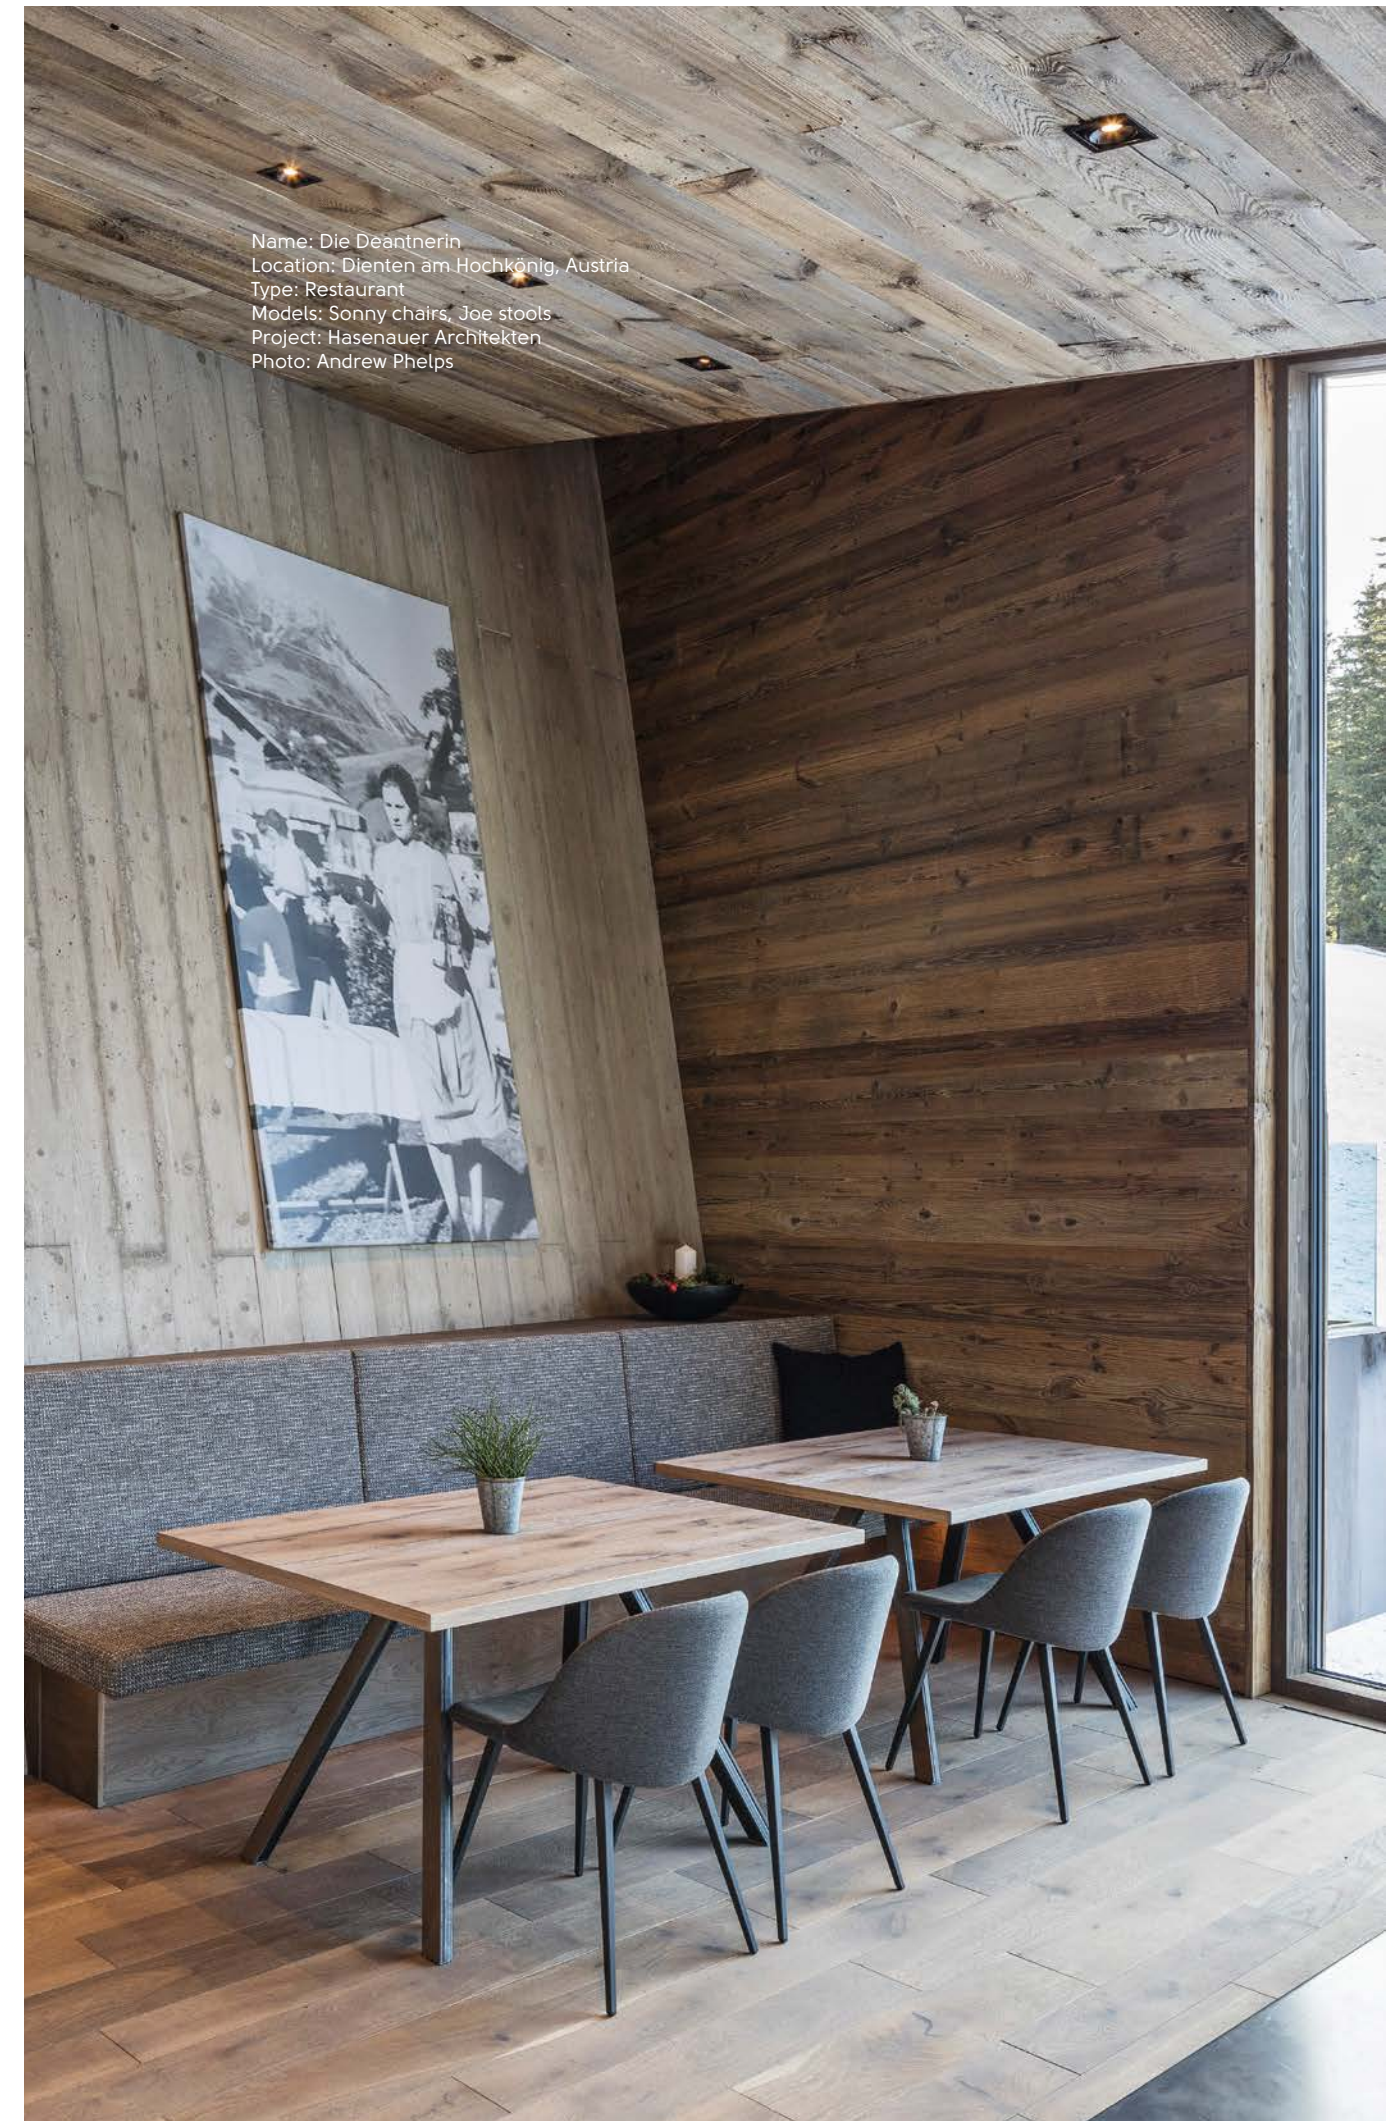

Name: Die Deantnerin
Location: Dienten am Hochkönig, Austria
Type: Restaurant
Models: Sonny chairs, Joe stools
Project: Hasenauer Architekten
Photo: Andrew Phelps

02