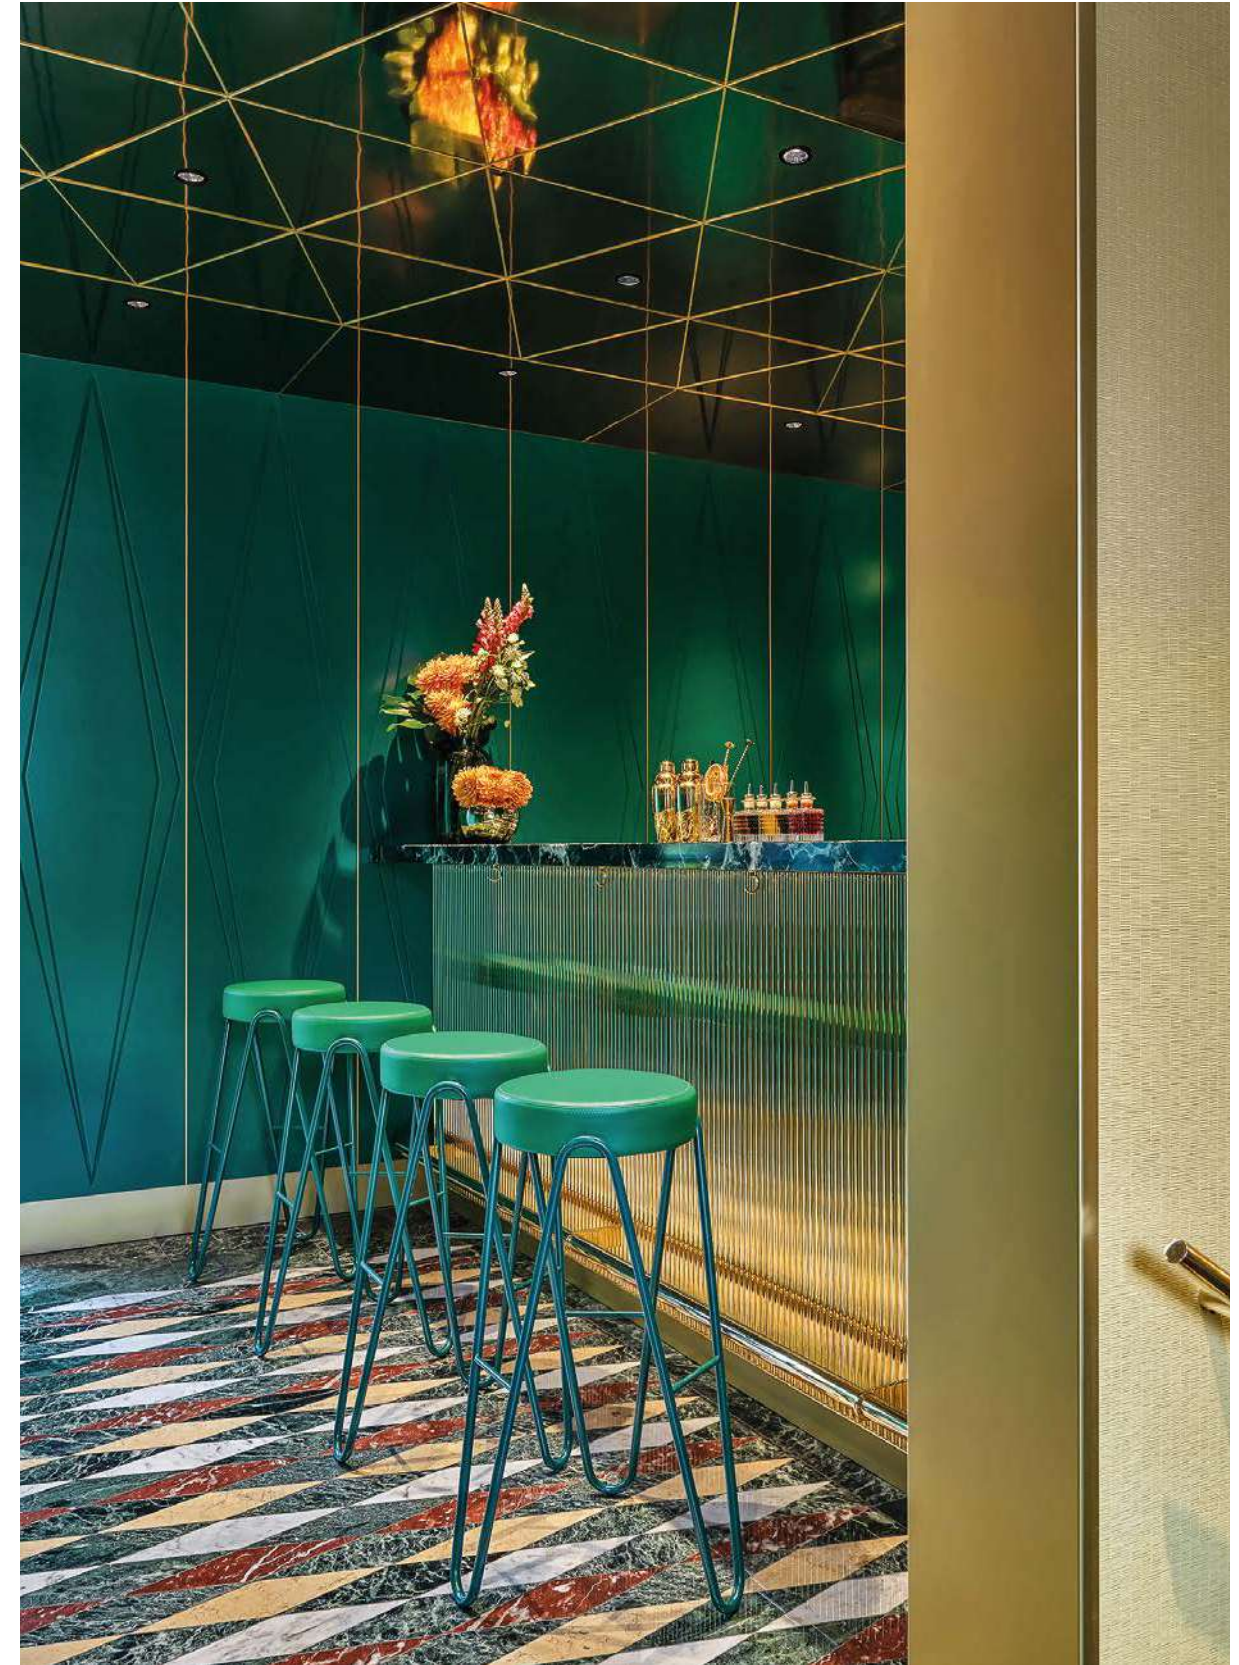

02

Name: Suculenta Port de Sóller
 Location: Palma de Maiorca, Spain
 Type: Restaurant
 Models: Guapa chairs and armchairs
 Project: Virginia Pérez
 Photo: courtesy of Virginia Pérez

01

02

01, 02
 Name: VyTA Covent Garden
 Location: London, United Kingdom
 Type: Pub
 Models: Apelle Chic stools
 Project: Colli Daniela Architetto
 Photo: Matteo Piazza