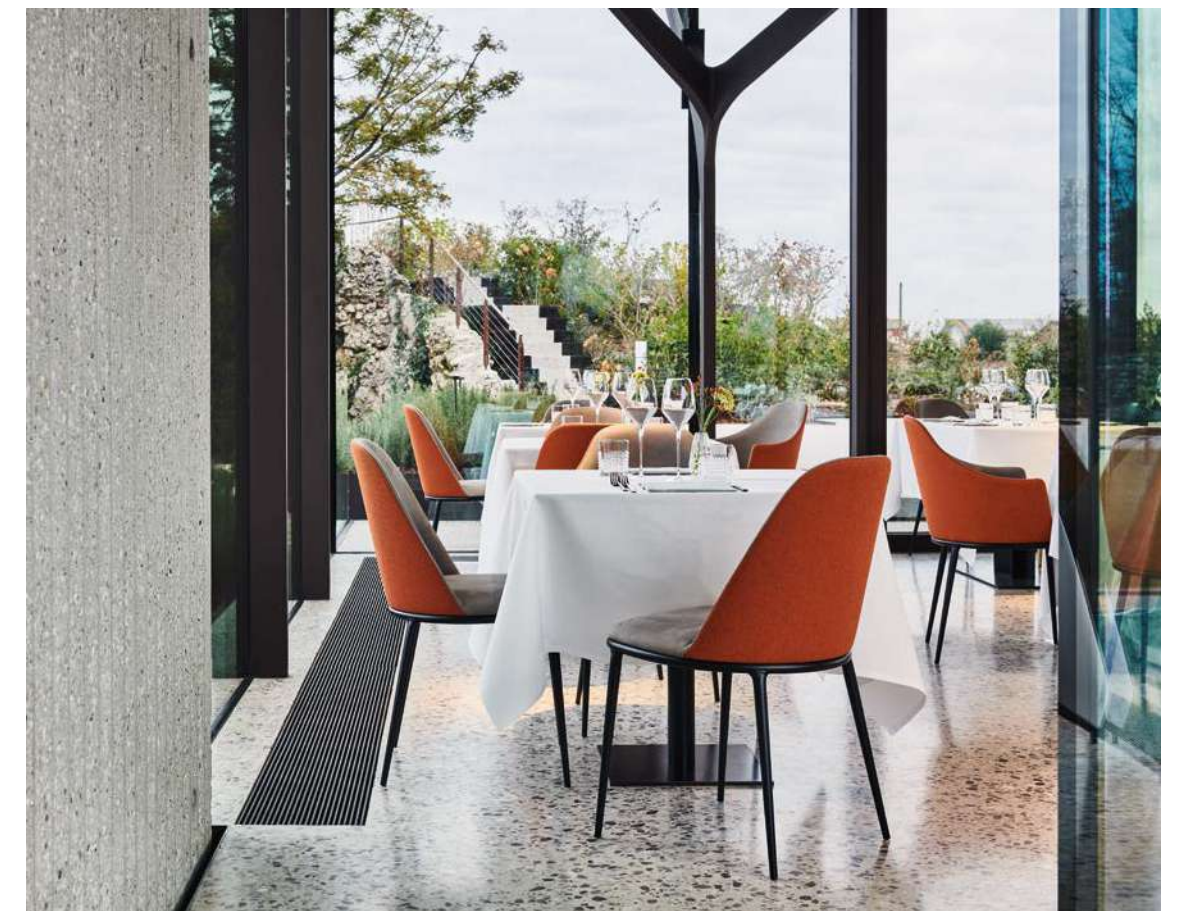

01

01, 02
Chairs and armchairs: Lea collection
Bistro base: Smart collection

02