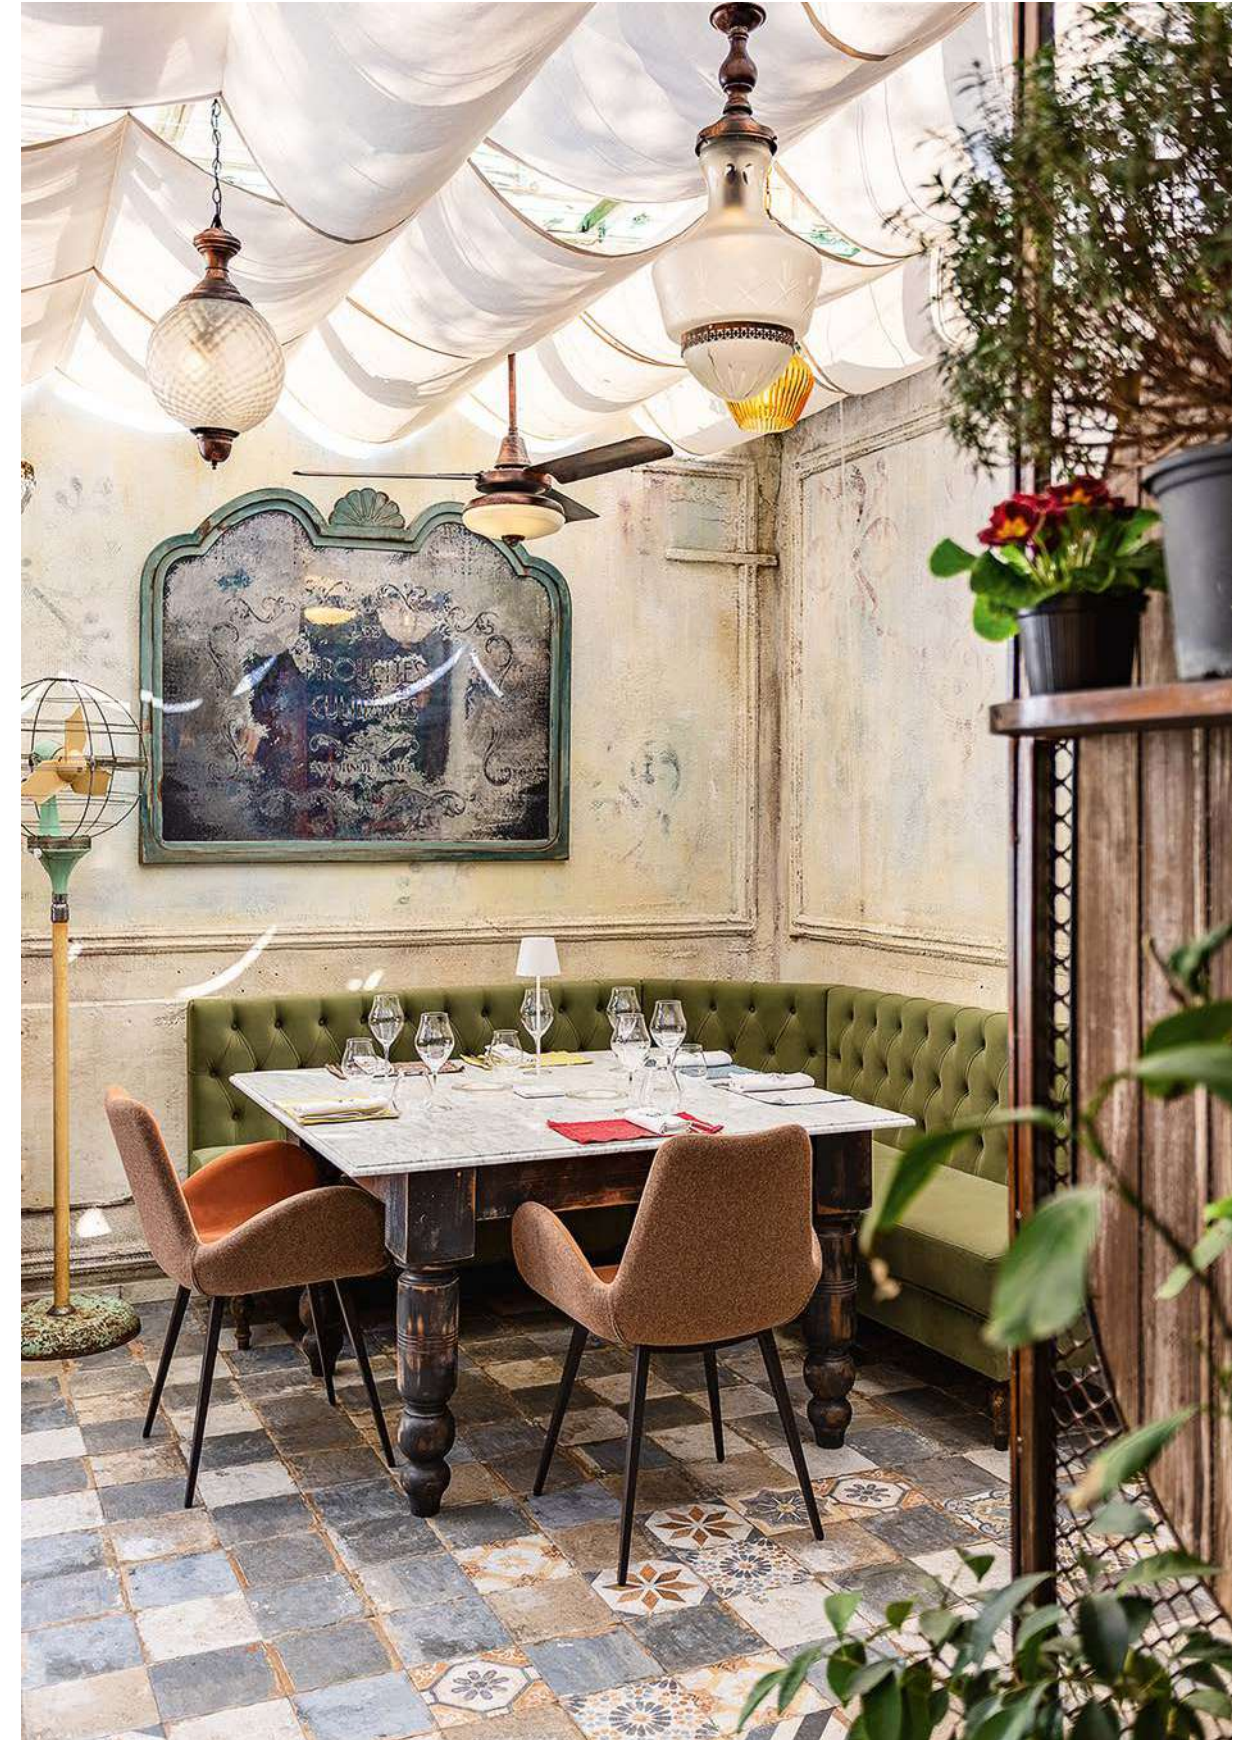

02

Name: Suculenta Port de Sóller
 Location: Palma de Maiorca, Spain
 Type: Restaurant
 Models: Guapa chairs and armchairs
 Project: Virginia Pérez
 Photo: courtesy of Virginia Pérez

01

02

01, 02
 Name: VyTA Covent Garden
 Location: London, United Kingdom
 Type: Pub
 Models: Apelle Chic stools
 Project: Colli Daniela Architetto
 Photo: Matteo Piazza

Name: VyTA Covent Garden
 Location: London, United Kingdom
 Type: Pub
 Models: Apelle Chic stools
 Project: Colli Daniela Architetto
 Photo: Matteo Piazza

01

01, 02
 Name: Il Testardo
 Location: Bacoli, Italy
 Type: Restaurant
 Models: Liù, Dalia, Wrap chairs

Name: Il Testardo
 Location: Bacoli, Italy
 Type: Restaurant
 Models: Dalia chairs

02

Bistro base and chairs: Liù collection

01

01, 02
Bistro base and chairs: Liù collection

02

Bistro base and stools: Liù collection