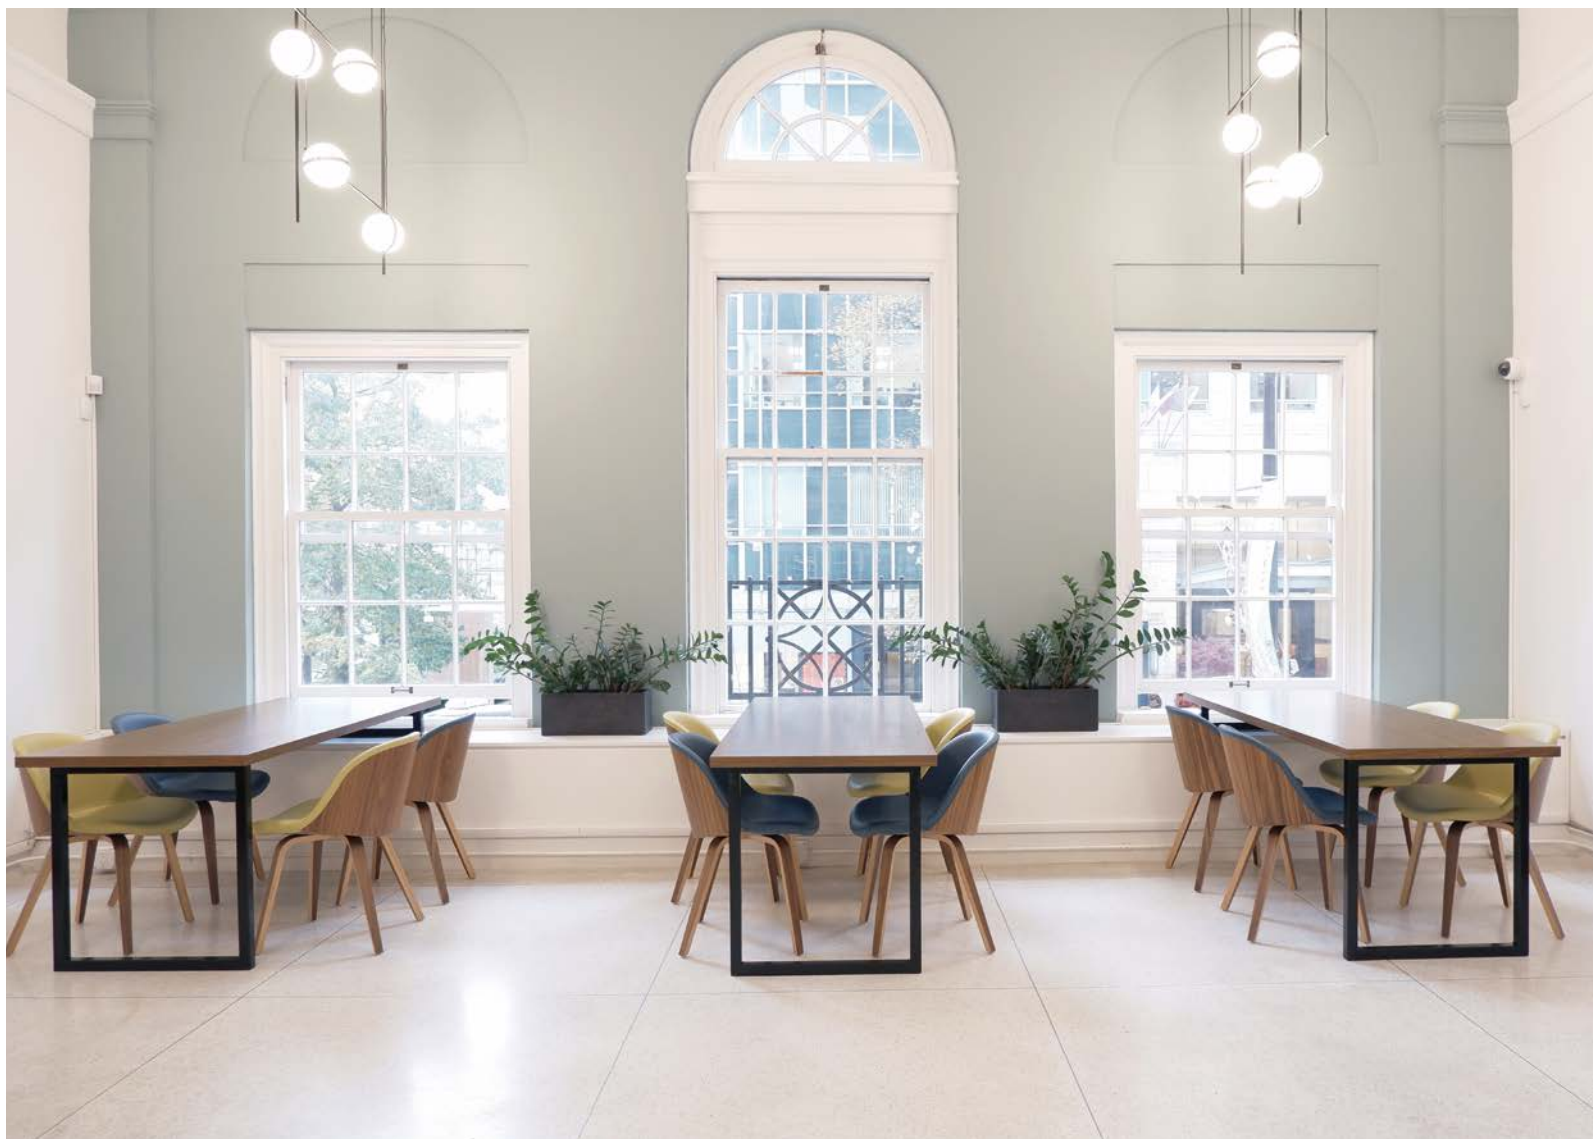

Name: Palate Kitchen
Location: Vancouver, Canada
Type: Restaurant
Models: Danny chairs
Project: Alice D'Andrea
Photo: Maysa Sharifi