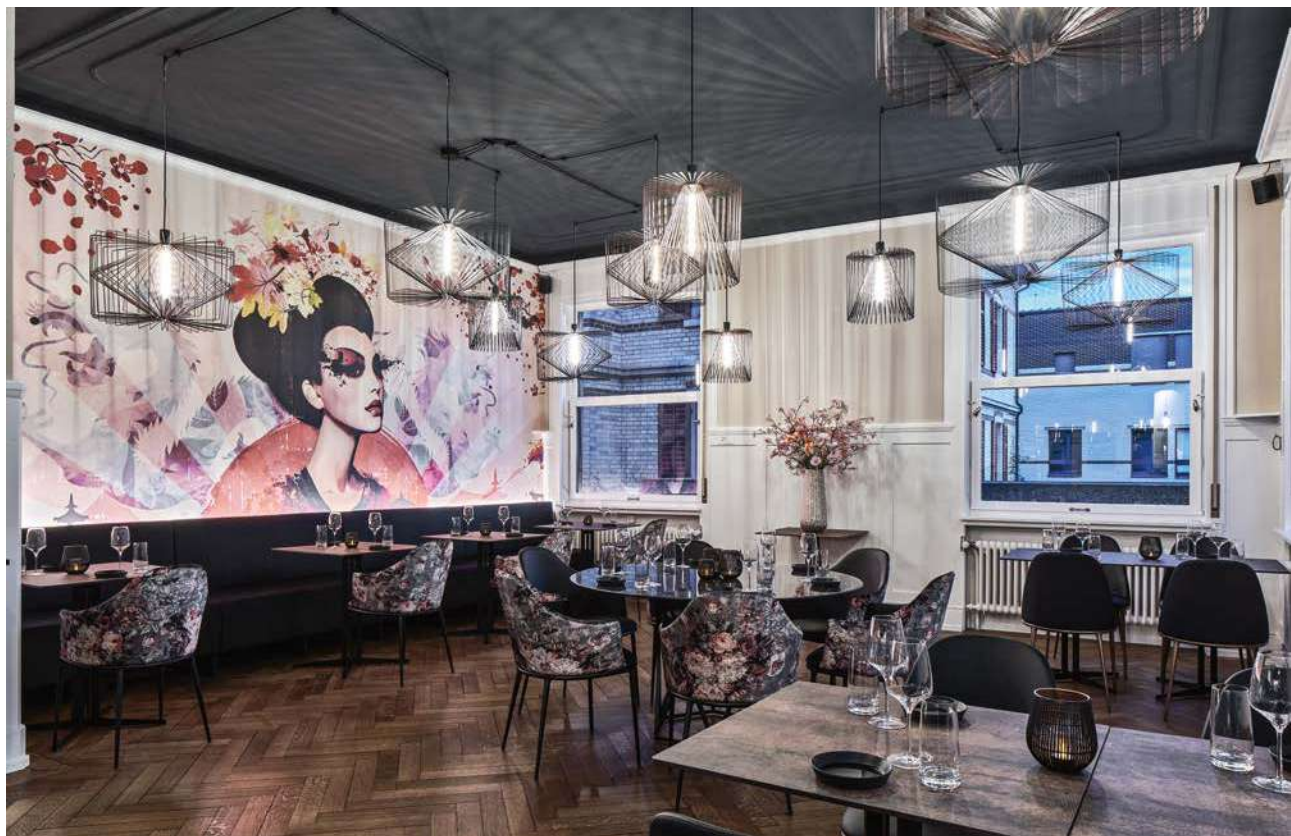

Name: Bistro Südsee
Location: Oberdellach, Austria
Type: Restaurant
Models: Dalia chairs
Project: Walter Hösel
Photo: Walter Hösel

02

Name: Finch Sushi
 Location: Palermo, Italy
 Type: Sushi Bar
 Models: Trampoliere table and stools
 Project: Studio Didea Architetti Associati
 Photo: Serena Eller

01

01, 02
 Name: Finch Sushi
 Location: Palermo, Italy
 Type: Sushi Bar
 Models: Trampoliere table and stools
 Project: Studio Didea Architetti Associati
 Photo: Serena Eller

02

01

01, 02
Name: Barfüsser
Location: Zurich, Switzerland
Type: Sushi Bar & Lounge
Models: Lea chairs and stools
Project: Dorian Huber
Photo: Mark Drotzky